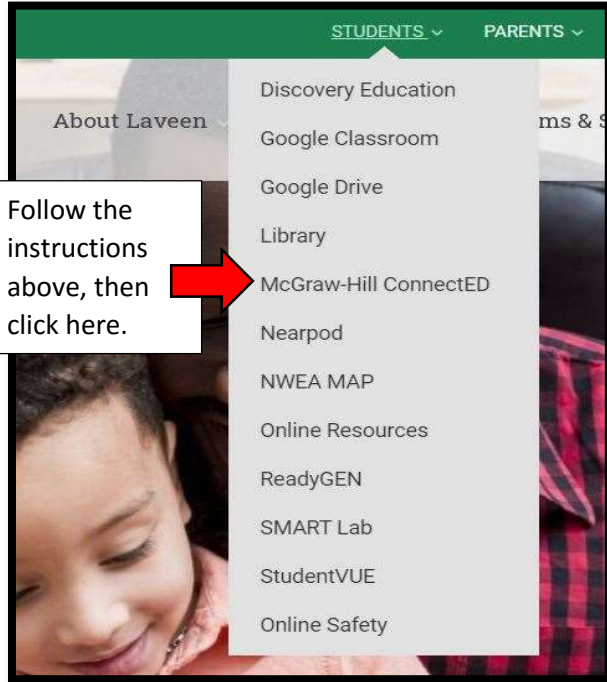

McGraw-Hill - StudySync 6-8

A student can access the digital English language arts program by navigating to laveenschools.org home page, and selecting **McGraw-Hill Connect Ed** under the “Students” tab. Once selected, and if the student is logged into his/her google account, he/she will automatically be logged in to his/her McGraw-Hill portal, you will then select the **StudySync**.

Next, Click on **Launch.**

Then, you will see this as your homepage.