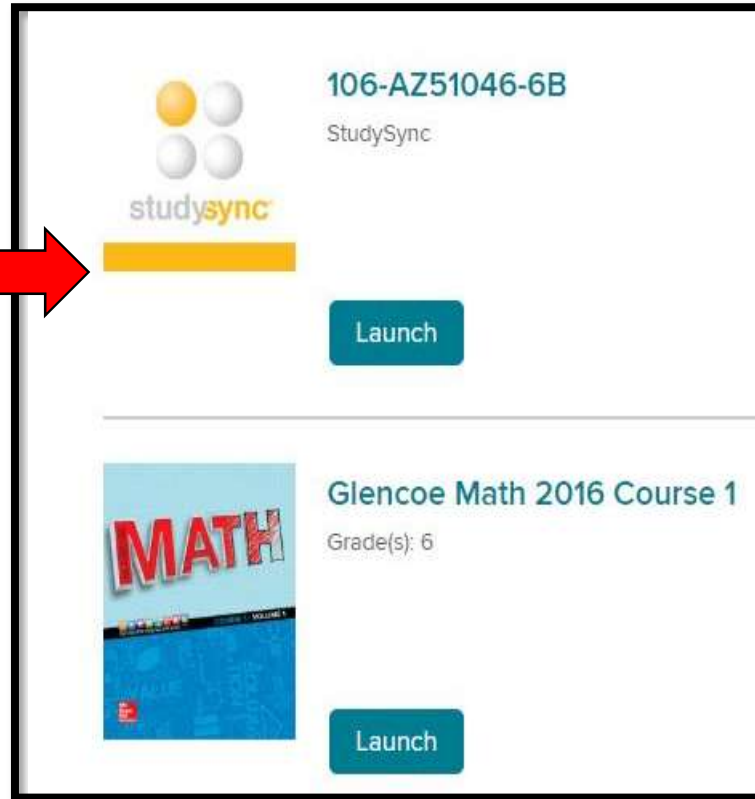

Next, Click on **Launch.**