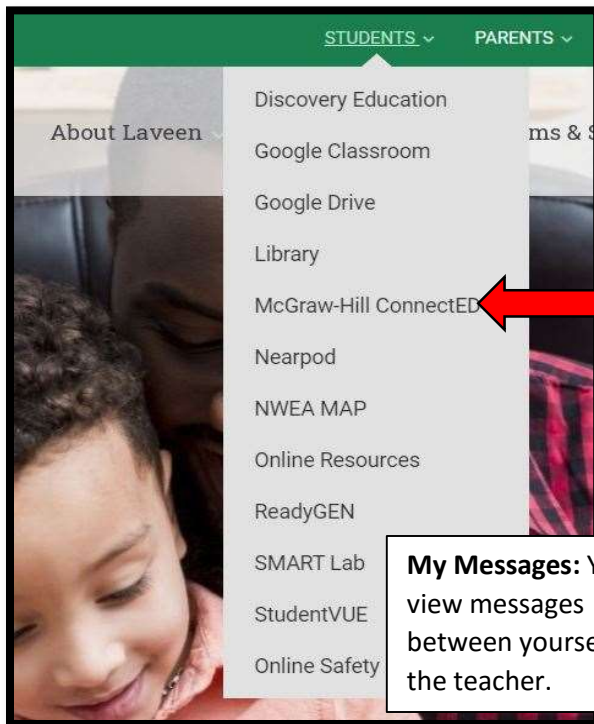

McGraw-Hill - Glencoe 6-8

A student can access the digital math program by navigating to laveneschools.org home page, and selecting **McGraw-Hill ConnectED** under the “Students” tab. Once selected, and if the student is logged into his/her google account, he/she will automatically be logged in to his/her Course portal.